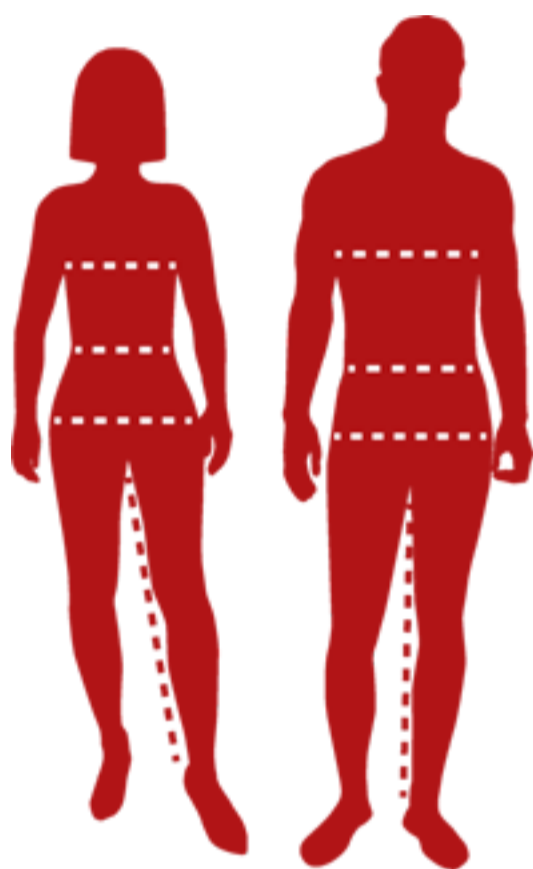

From the appropriate chart to the left, order the Badger Sport label size letter that corresponds to the range that includes your actual body measurements in inches.

HOW TO MEASURE:

Bust/Chest: With arms relaxed at sides, measure around the body at the fullest part of the bust/ chest, keeping the tape parallel to the floor.

Waist: Measure around the body (not on top of clothing) at the waist level. **Hip:** With feet together, measure around the fullest part at the hip level, keeping the tape parallel to the floor.

Inseam: With feet slightly apart, measure vertically from the top inside of the leg down to the ankle bone.

YOUTH

Size Label	XS	S	M	L	XL
Chest	24-26	26-28	28-30	30-32	32-34
Waist	20-22	22-24	24-26	26-28	28-30
Inseam	22	24	26	28	29